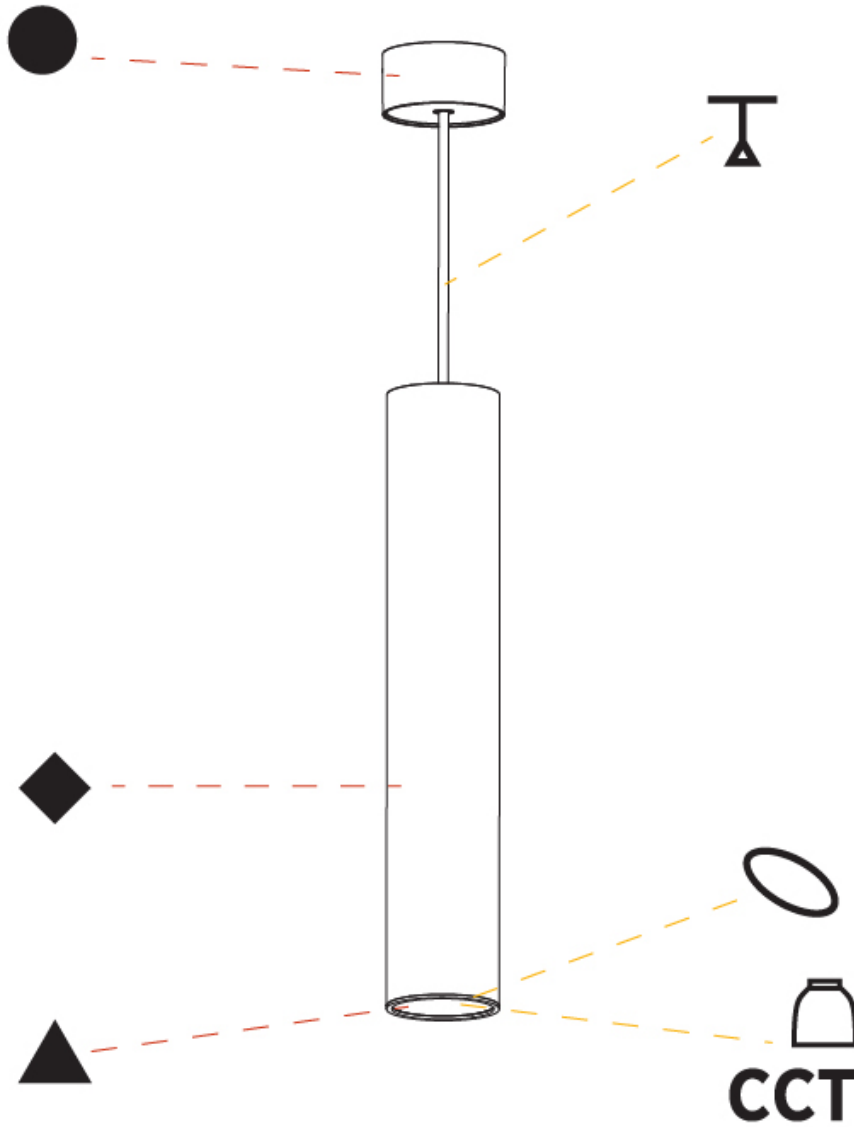

HANGOVER MONOPOINT SURFACE CANOPY SUSPENSION

A300170-

PROJECT
TYPE
SPECIFIER
QUANTITY
DATE

A