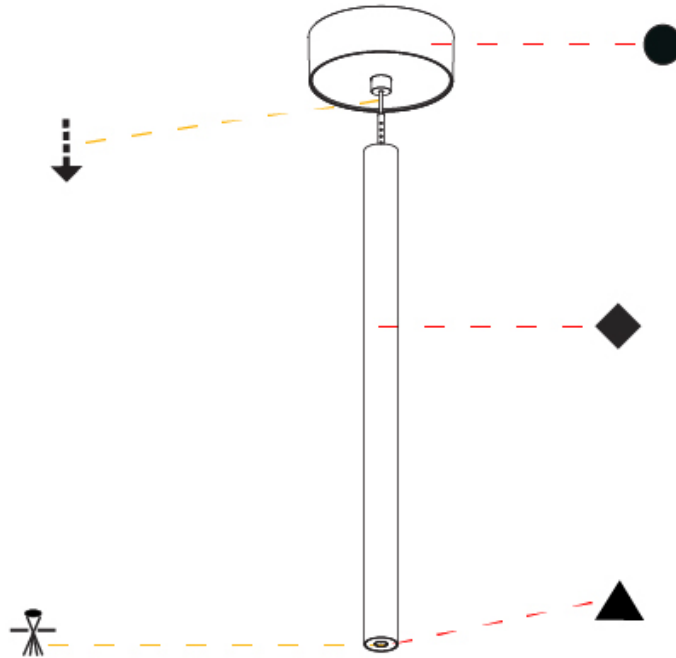

Shape: Cylinder
 Diameter (mm): 28
 Diameter (in): 1 1/8
 Height (mm): 450
 Height (in): 17 11/16
 Max. Overall Height (mm): 2450
 Max. Overall Height (in): 96 7/16
 Light Distribution: Downlight
 Weight (kg): 0.504
 Weight (lbs): 1.11
 Fixture Finish: [SSR / BKV / CWI / CRY / HAB / UFT / ITA / RUA / FTG / MYG / LOD / PUS / FRO / FUP / KIA / POP / BLS / SPG / MEY / GOH / GUM / CHC / COM / ABZ / JAG / OBR / MOS / ROR](#)
 Fixture Material: Aluminum
 Cable Details: [2000mm or 4000mm Black Cable](#)

OPTICAL

Optic°: [24 / 32 / 34 / 55 / 58](#)

RATINGS AND CERTIFICATIONS

Certified By: Certified for North American Standards
 IP rating: IP20

HANGOVER PLUG MONOPOINT SURFACE CANOPY SUSPENSION

A30846-

PROJECT
TYPE
SPECIFIER
QUANTITY
DATE

Shape: Cylinder
 Diameter (mm): 28
 Diameter (in): 1 1/8
 Height (mm): 450
 Height (in): 17 11/16
 Max. Overall Height (mm): 2450
 Max. Overall Height (in): 96 7/16
 Light Distribution: Downlight
 Weight (kg): 0.64
 Weight (lbs): 1.41
 Diffuser: Shine Ring - Opal / Yellow / Orange / Red / Blue / Green
 Fixture Finish: SSR / BKV / CWI / CRY / HAB / UFT / ITA / RUA / FTG / MYG / LOD / PUS / FRO / FUP / KIA / POP / BLS / SPG / MEY / GOH / GUM / CHC / COM / ABZ / JAG / OBR / MOS / ROR
 Fixture Material: Aluminum
 Cable Details: 2000mm or 4000mm Black Cable